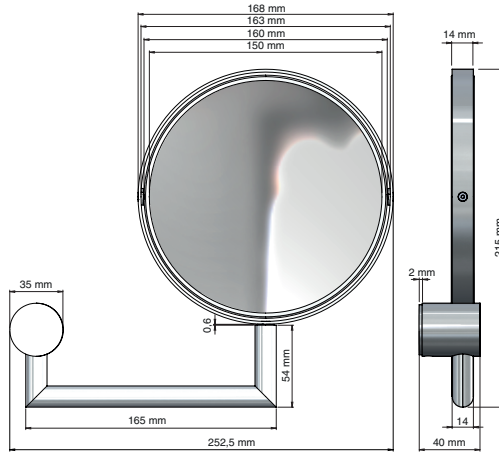

FROST
DENMARK

**NOVA2
MAGNIFYING MIRROR**

Fitting instruction
Montageanleitung
Monteringsvejledning
Monteringsvægledning
Montage hanledning
Manuel de montage

N1942
» Brushed

N1942-BOC
» Brushed Copper

N1942-BMG
» Brushed Gold

N1942-BCB
» Brushed Black

O1942
» Polished

N1942-C
» Polished Copper

N1942-GO
» Polished Gold

N1942-B
» Matt Black

N1942-W
» Matt White

Material: Stainless steel, AISI 304
Design: Bønnelycke mdd
Manufacturer: FROST A/S,
Bavne Alle 32, DK-8370 Hadsten
www.frostdenmark.com

One side magnifying x 5